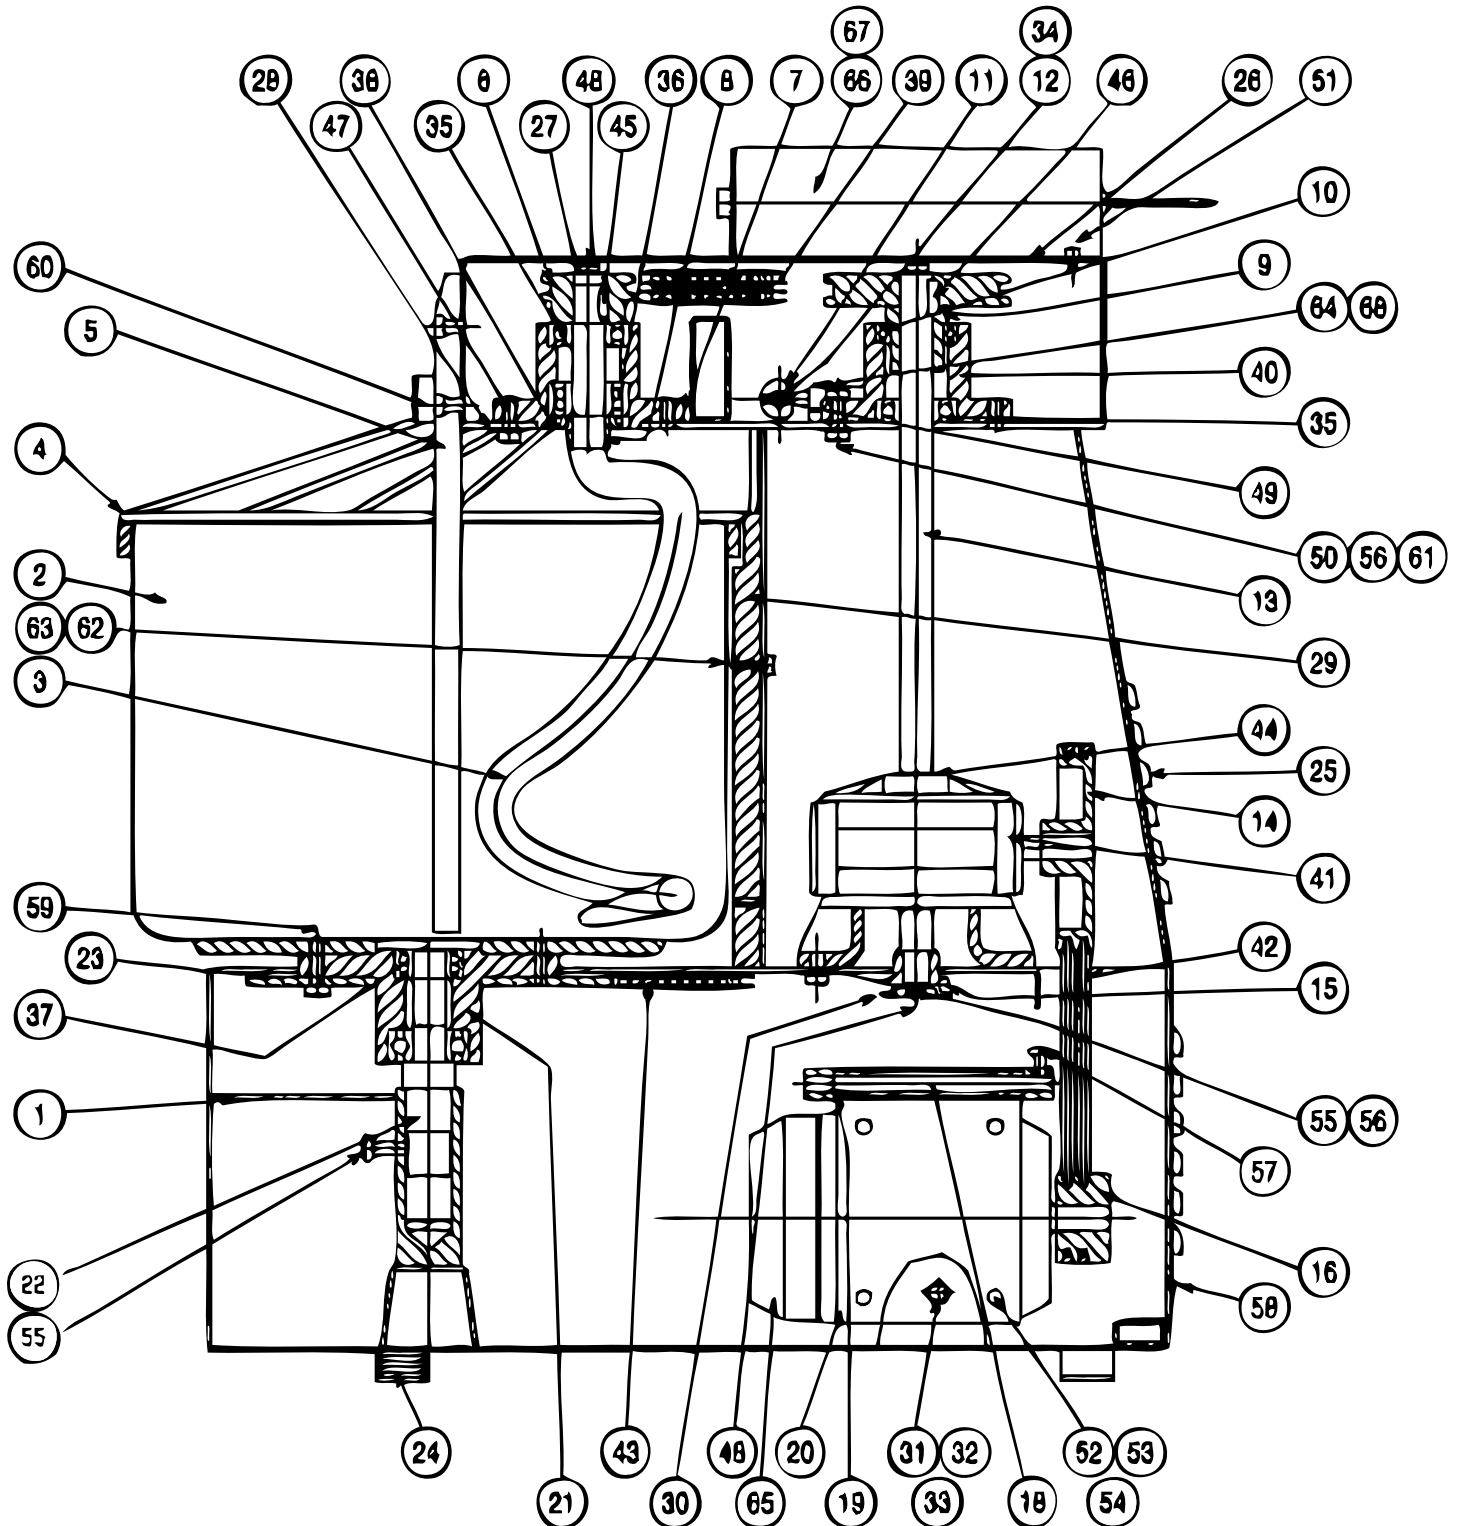

Parts Breakdown

Model MX-IT-0030-T 13170

Parts Breakdown

Model MX-IT-0030-T 13170

Item No.	Description	Position	Item No.	Description	Position	Item No.	Description	Position
75635	Base for 13170	1	75658	Rear Protection for 13170	25	75681	Screw TE for 13170	48
75636	Basin for 13170	2	75659	Shelter Tested for 13170	26	75682	Screw STEI for 13170	49
75637	Auger for 13170	3	75660	Washer for 13170	27	75683	Screw TE for 13170	50
75638	Shelter for 13170	4	75661	Washer for 13170	28	75684	Screw TC for 13170	51
75639	Central Rod for 13170	5	75662	Rod for 13170	29	75685	Screw TE for 13170	52
75640	Pinion for 13170	6	75663	Washer for 13170	30	75686	Washer for 13170	53
75641	Support X Auger for 13170	7	75664	Washer for 13170	31	75687	Nut for 13170	54
75642	Spacer for 13170	8	75665	Screw for 13170	32	75688	Screw TE for 13170	55
75643	Pinion for 13170	9	75666	Rod for 13170	33	75689	Washer for 13170	56
75644	Bearing for 13170	10	75667	Spring Pin for 13170	34	75690	Screw TE for 13170	57
75645	Cam X Microswitch for 13170	11	75668	Bearing for 13170	35	75691	Screw TC for 13170	58
75646	Tree X Shelter for 13170	12	75669	Bearing for 13170	36	75692	Screw TE for 13170	59
75647	Tree X Reducer for 13170	13	75670	Bearing for 13170	37	75693	Screw TCEI for 13170	60
75648	Pulley Reducer for 13170	14	75671	Sealing Ring for 13170	38	75694	Nut for 13170	61
75649	Pinion for 13170	15	75672	Double Chain for 13170	39	75695	Screw TCEI for 13170	62
75650	Motor Pulley for 13170	16	75673	Support Gear for 13170	40	75696	Washer for 13170	63
75651	Tree X Motor Mount for 13170	18	75674	Reducer R = 1/19 for 13170	41	75697	Microswitch for 13170	64
75652	Bush for 13170	19	75675	Belt 762 SPZ for Motor 2 Speed Three – Phase 230V for 13170	42	75698	Motor for 13170	65
75653	Engine Support for 13170	20	75676	Single Chain for 13170	43	75699	Box for Electrical System for 13170	66
75654	Support X Basin for 13170	21	75677	Elastic Ring for 13170	44	75700	Wiring for 13170	67
75655	Tree X Basin for 13170	22	75678	Tongue for 13170	45	75701	Screw TCTC for 13170	68
75656	Crown for 13170	23	75679	Tongue for 13170	46	41310	Overload GE for 13170	
75657	Shock Absorber for 13170	24	75680	Screw TE for 13170	47			